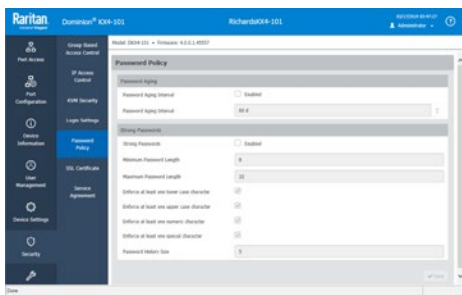

DOMINION® KX IV FEATURES

POPULAR DOMINION FEATURES

- High Speed Virtual Media
- Absolute Mouse Synchronization
- LDAP, AD, and RADIUS Authentication
- PC Share Access by up to 8 Users
- Configurable User Group Permissions
- 256-bit AES Encryption
- Dual-stack IPv6 Networking
- SNMP Syslog, & Email Notifications

JAVA-FREE REMOTE ACCESS

- Out-of-Band, BIOS-Level Access
- Three KVM Client Alternatives
  - Java-free HKC
  - Microsoft Windows .NET AKC
  - Java-based VKC
- Dominion KX III and new KX IV User Stations

VIRTUAL POWER BUTTON

- Can Remotely Power On/Off Devices Using the External Device Control Feature
- Wire the Output Terminals to the Power or Reset Pins on the Computer Motherboard
- Use the KX IV-101 Web-Based Interface to Remotely Power On/Off a Computer System