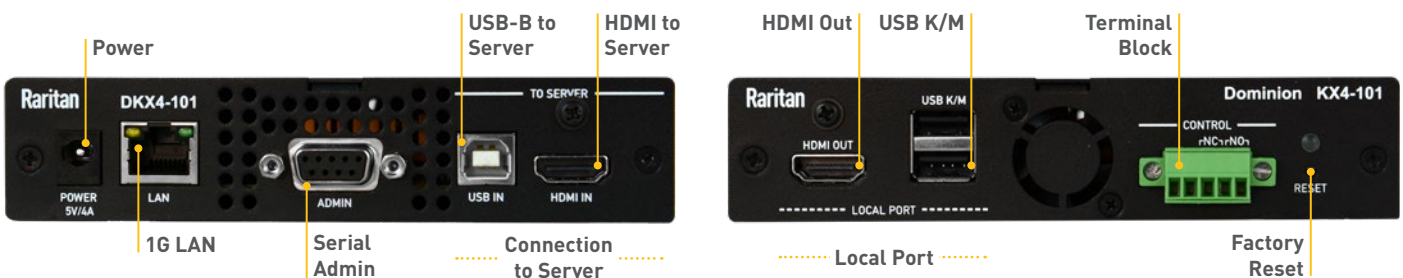

PART NUMBERS

Part Numbers	Description
DKX4-101	Single port, ultra HD performance, 4K KVM over-IP Switch, HDMI/USB pass-through local port
D4CBL-DP-HDMI	6 ft DisplayPort to HDMI cable to connect DKX4-101 to a server with DisplayPort Video
D4CBL-MDP-HDMI	6 ft Mini DisplayPort to HDMI cable to connect DKX4-101 to a server with Mini Display Port
D4CBL-DVI-HDMI	6 ft DVI to HDMI cable to connect DKX4-101 to a server with up to 1920x1200 DVI video
D4CBL-USBC-HDMI	USB-C Docking Station with 4K HDMI and USB to connect DKX4-101 to a server with USB-C
D4CBL-VGA-HDMI	VGA + analog audio to HDMI Adapter with up to 1920 x 1200 or 1600x1200 VGA video
RACK-KIT-DKX4-101-3	Dominion KX IV 101 1U, three switch rack mount bracket
CVT-HDMI-VGA	HDMI to VGA converter for DKX4-101 local port monitor, (1920 x 1200 or 1600x1200 video)
WARDKX4-101/24A-1	1-Yr Extended Warranty for DKX4-101 Gold
WARDKX4-101/24A-2	2-Yr Extended Warranty for DKX4-101 Platinum

PORTS AND CONNECTIONS

Visit www.raritan.eu or call +31 (0)10 284 4040 to learn more about Dominion KX-IV-101

©2019 Raritan Inc. All rights reserved. Raritan® is a registered trademarks of Raritan Inc. or its wholly-owned subsidiaries. All others are registered trademarks or trademarks of their respective owners. Raritan began developing KVM switches for IT professionals to manage servers remotely in 1985. Today, as a brand of Legrand, we are a leading provider of intelligent rack PDUs. Our solutions increase the reliability and intelligence of data centers in 9 of the top 10 Fortune 500 technology companies. Learn more at Raritan.com **V1268**

Raritan
A brand of **Legrand**